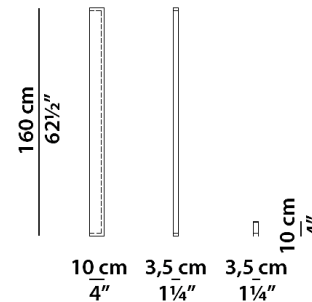

## **Blade**

Led lamp with satin-finish brass frame.

*Brand:* **Baxter, Made in Italy**

*Item type:* Wall Lamp

*Item Code:* BLADLAPCGM16

*Designer:* Baxter P.

*Finish:* Brass

*Dimension:* 3.5 x 10 x 160 cm